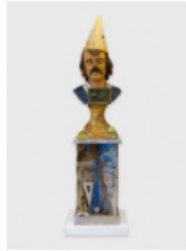

venusovermanhattan.com

[contact gallery](#)

[contact DailyArtFair](#)

VENUS

MANHATTAN LOS ANGELES

DAILY ART FAIR

artworks in the show

David Gilhooly
Frog Submarine Sandwich, 1975
VENUS