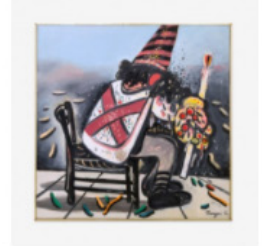

Roy De Forest
Untitled, 1980
VENUS

Roy De Forest
Untitled, 1978
VENUS

Roy De Forest
Untitled, 1978
VENUS

Roy De Forest
Untitled, 1977
VENUS

Philip Guston
Recent Paintings at Allan Frumkin, 1978
VENUS

VENUS

MANHATTAN LOS ANGELES

DAILY ART FAIR

Robert Hudson
Gaze, 1985-1986
VENUS

Robert Hudson
Untitled, 1980
VENUS

Maryan
Personnage (Soldat), 1974
VENUS

Maryan
After Goya, 1966
VENUS

Maryan
Dog on Red Background, 1967
VENUS

Willard Midgette
AF Showing Doorway with Model, 1971
VENUS

Richard T. Notkin
Public Crisis, 1973
VENUS

Richard T. Notkin
To Allan, 1978
VENUS

Jim Nutt
Are you sure you want this?, 1975
VENUS

Philip Pearlstein
Lying Female Nude on Purple Drape, 1968
VENUS