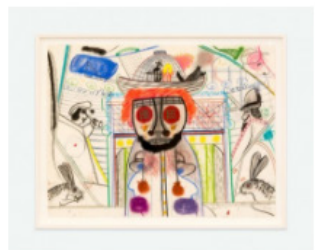

Roy De Forest
Untitled, 1978
VENUS