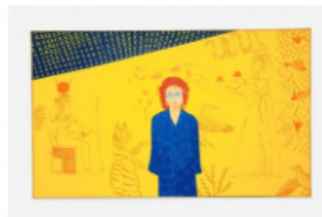

Robert Arneson
Mr. Unatural, 1978
VENUS

Robert Arneson
Self-Portrait as Santa Claus, 1975
VENUS

Robert Arneson
Portrait of Jack Beal, 1979
VENUS

Luis Cruz Azaceta
Tree of Lights, 1980
VENUS

Jack Beal
Still Life with Pitcher and Patchwork, n.d.
VENUS