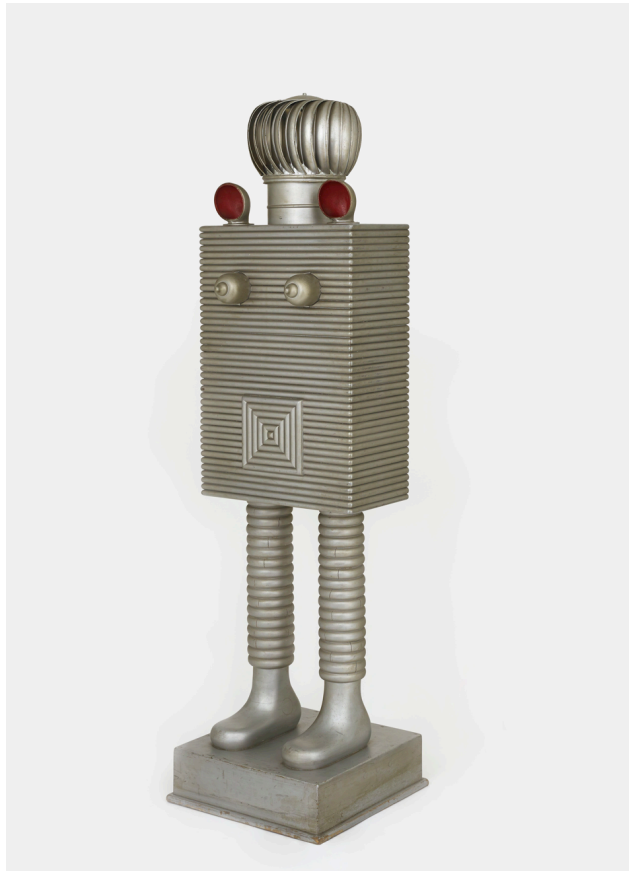

VENUS

MANHATTAN | LOS ANGELES

Trucco, Terry, "On Exhibit: Fascinating Art Displays," *IN New York*, December 2015

On Exhibit: Fascinating Art Displays

Asked what one of his blazingly original assemblages meant, artist H.C. Westermann (1922–1981) replied, “It puzzles me, too. How can I explain a work like that?” *See America First* immerses you in Westermann’s captivating free-spirited world, rich in complex fantasy objects. Crowned with a metal weather vent, “The Silver Queen” (*pictured*, 1960) embodies the artist’s maverick blend of surrealism, folk art, craftsmanship and humor. | **Venus Over Manhattan**, 980 Madison Ave., 212.980.0700, thru Dec. 19